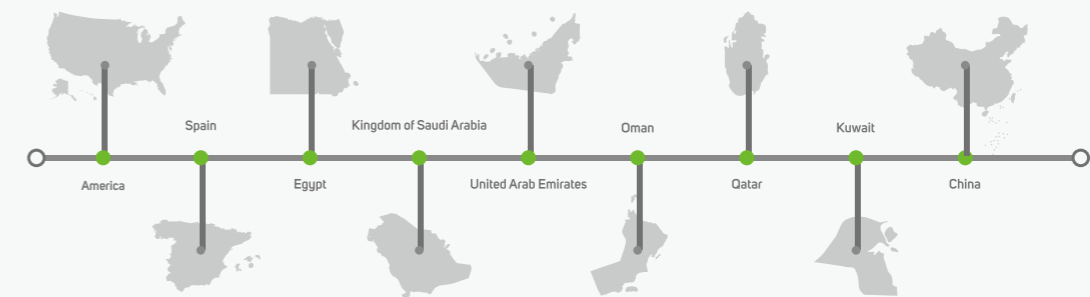

Where to find us

Kingdom of Saudi Arabia-Head Office

📍 3533 Al Kharj Rd, Al Aziziyah, Riyadh 14511
<https://maps.app.goo.gl/TRgDmL4efaDRzWWL8>

China – illus

📍 Star Alliance, No.68 Zhongxing Avenue, Guzhen, Zhongshan,Guangdong, China
<https://maps.app.goo.gl/cJJefWvYRyJzAQJq8>