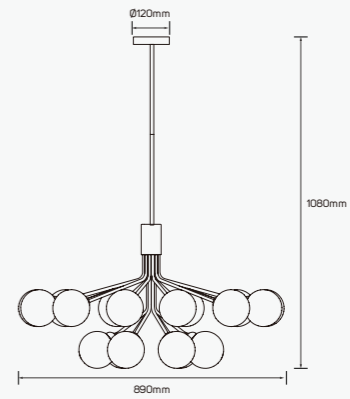

Celestial Clouds

- 661476 Max.10W
- 661477 Max.10W

- Iron+Glass
- IP 20 ⚡ G9
- AC220-240V