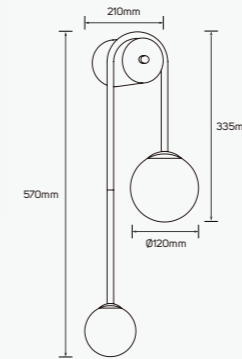

Celestial Clouds

Wall Luminaire

- 612876 Max.5W
- 612877 Max.5W

■ Iron+Acrylic
IP 20 ⚡ G9
⏚ AC220-240V