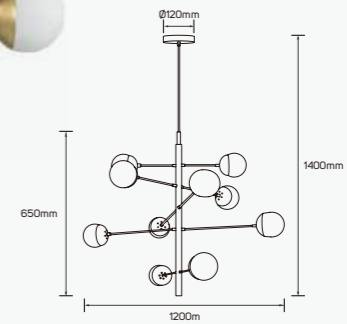

IP 20 ⚡ G9

□ AC220-240V

Celestial Clouds

- 661476 Max.10W
- 661477 Max.10W

- Iron+Glass
- IP 20 ⚡ G9
- AC220-240V

Pendant Luminaire

Celestial Clouds

661303 Max.5W