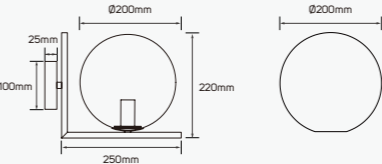

Iron+Acrylic

IP 20 \cup G9

AC220-240V

Celestial Clouds

Wall Luminaire

- 612876 Max.5W
- 612877 Max.5W

■ Iron+Acrylic
IP 20 ⚡ G9
⏚ AC220-240V

Modern Elegance