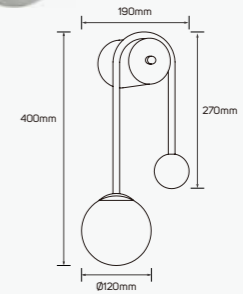

Celestial Clouds

Wall Luminaire

- 612876 Max.5W
- 612877 Max.5W

■ Iron+Acrylic
IP 20 ⚡ G9
⏚ AC220-240V