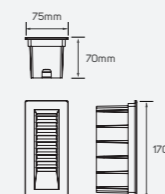

● 614208

■ Aluminum