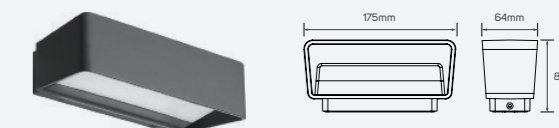

Velvet

● 541111 7W 3000K 169lm ■ Aluminum

IP 65 CRI 80 218°
AC220-240V 30,000h