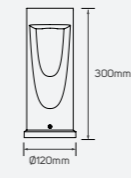

Beings

● 521313 13W 3000K 550lm

■ Aluminum

IP 65 CRI 85 140°
AC100-240V 30,000h