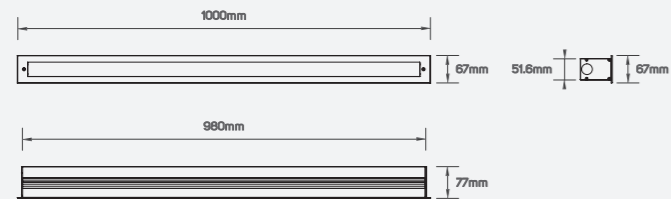

● 615710 36W 3000K 1200lm

■ Stainless steel + Aluminum

IP 67 CRI 85 $\angle$ 70°
AC220-240V 50,000h