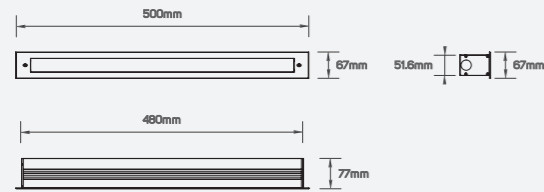

● 615709 18W 3000K 700lm

■ Stainless steel + Aluminum

IP 67 CRI 85 $\angle$ 70°
AC220-240V 50,000h