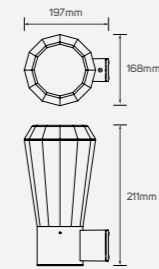

Serein

● 541123 Max.25W

■ Aluminum

IP 44   ⚡ E27
⏚ AC220-240V

Serein Series Family Products

Bollard Luminaire