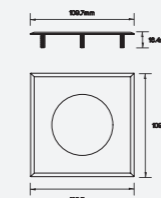

# Nightfall

● 612175 Max.9W

■ Aluminum+SS304

IP 65    ⊥ GU10  
⏏ AC220-240V

Accessory

● 521340

■ Stainless Steel