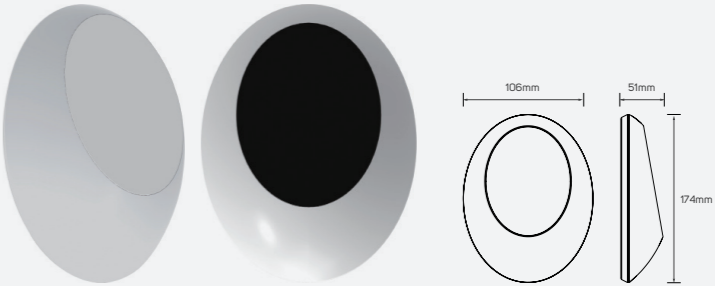

Serenade

- 541098 11W 3000K 660lm
- 541094 13W 3000K 660lm

■ Aluminum
IP 65 CRI 80 $\angle$ 122°
AC220-240V 30,000h

LED Surface Mounted Luminaire