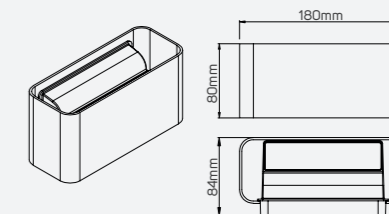

Simple

- 521256 12W 3000K 600lm
- 521250 12W 3000K 630lm

■ Aluminum

IP 54 CRI 80 ∇ 105°*65°
AC100-240V ⌚ 30,000h