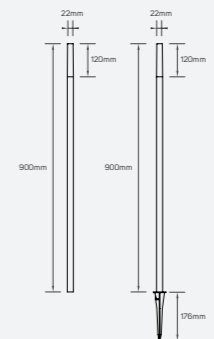

● 615522 3W 3000K 240lm ■ Stainless Steel + PC

IP 65 CRI 85 200°
AC220-240V 30,000h