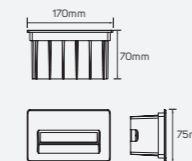

Radiant

● 614206 Max.5W

■ Aluminum

IP 54 ⚡ G9
AC220-240V