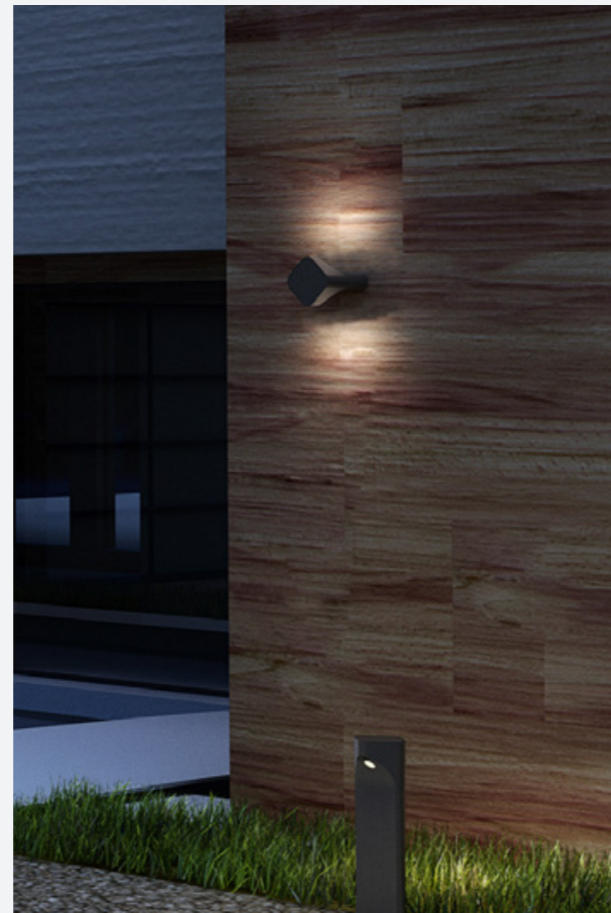

Changing

- 541175 11W 3000K 740lm
- 541176 11W 4000K 800lm
- Aluminum IP 65 CRI 85 60°*2
- AC220-240V ⚡ 30,000h