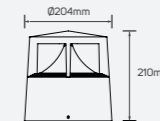

Knoll

● 521329 13W 3000K 590lm

■ Aluminum

IP 65 CRI 85 $\angle$ 180°
□ AC100-240V ⌚ 30,000h