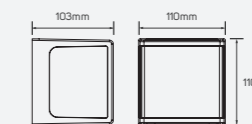

Ideal

● 614193 Max.9W

■ Aluminum+PC

IP 54   ⊣ GX53
□ AC220-240V