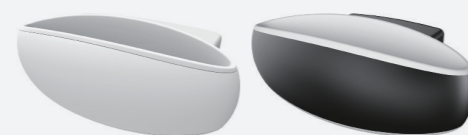

Midnight

- 541065 9W 3000K 258lm
- 541064 9W 3000K 258lm

■ Aluminum
IP 54 CRI 80 263°
AC220-240V 30,000h

LED Surface Mounted Luminaire