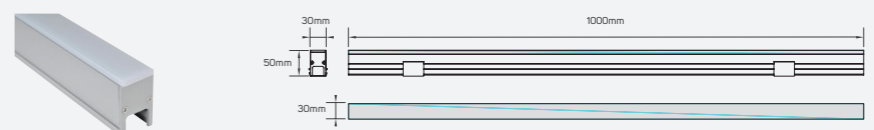

Rigel

- 615365 12W RGBW W=3000K ■ Aluminum +Plastic
- IP 65 120°
- DC24V 50,000h