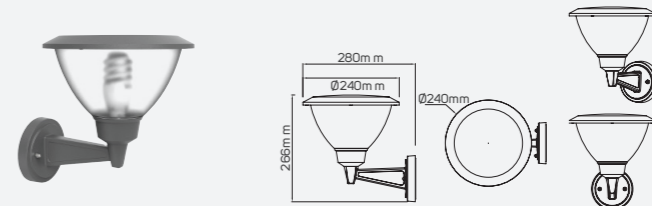

Surface Mounted Luminaire

Lake

● 521297 Max.18W

■ Aluminum

IP 54   ⚡ E27
⚡ AC220-240V