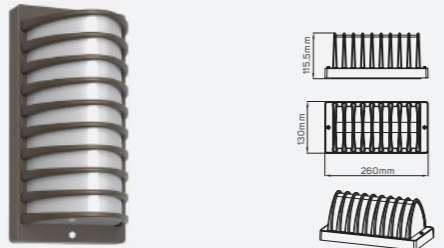

Surface Mounted Luminaire

Dawn

● 521247 Max.18W

■ Aluminum

IP 54   ⚡ E27
⚡ AC220-240V