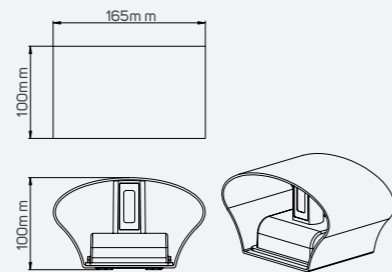

## Wind

- 521240 6W 3000K 350lm
- 521254 6W 3000K 350lm

■ Aluminum

IP 54 CRI 80  $\nabla$  110°\*80°  
 AC100-240V  $\text{⌚}$  30,000h

LED Surface Mounted Luminaire