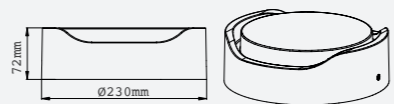

Snowdrift

● 521271 12W 3000K 820lm

■ Aluminum

IP 65 CRI 80 $\angle$ 120°
AC100-240V 30,000h

LED Surface Mounted Luminaire