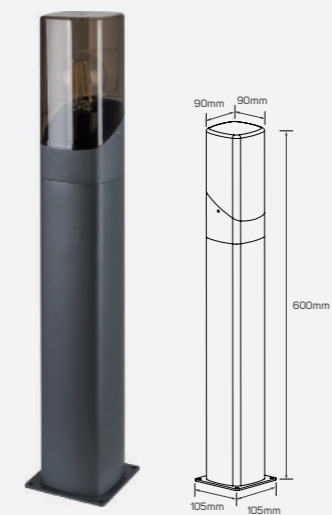

Healer-S

● 614267 Max.18W

■ Aluminum

IP 44

⊔ E27

⚡ AC220-240V

Healer-S Series Family Products

Wall Luminaire

● 614266