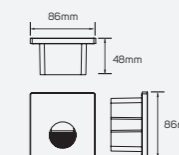

● 614201

■ Aluminum

● 614202

■ Aluminum