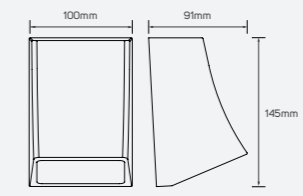

LED Wall Luminaire

Idyll

● 521317 9W 3000K 420lm

■ Aluminum

IP 65 CRI 85 ∇ 70°
AC100-240V ⌚ 30,000h

Idyll Series Family Products

LED Bollard Luminaire

● 521318

● 521319