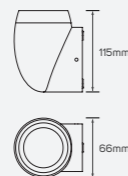

Melody-R

- 613435 Max.9W
- 613436 Max.9W

■ Aluminum+Glass

IP 54   ⊥ GU10
□ AC220-240V

Surface Mounted Luminaire