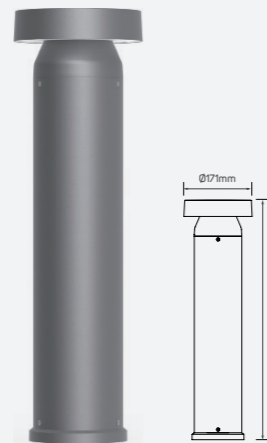

● 521327 13W 3000K 220lm
■ Aluminum
IP 54 CRI 85 140°
AC100-240V 30,000h