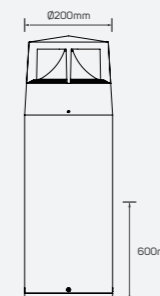

● 521330 13W 3000K 590lm

■ Aluminum

IP 65 CRI 85 $\angle$ 180°
□ AC100-240V ⌚ 30,000h