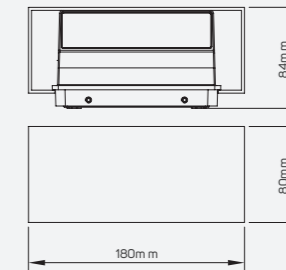

Color

- 521251 12W 3000K 600lm
- 521257 12W 3000K 600lm

■ Aluminum

IP 54 CRI 80 75°*45°
AC100-240V 30,000h