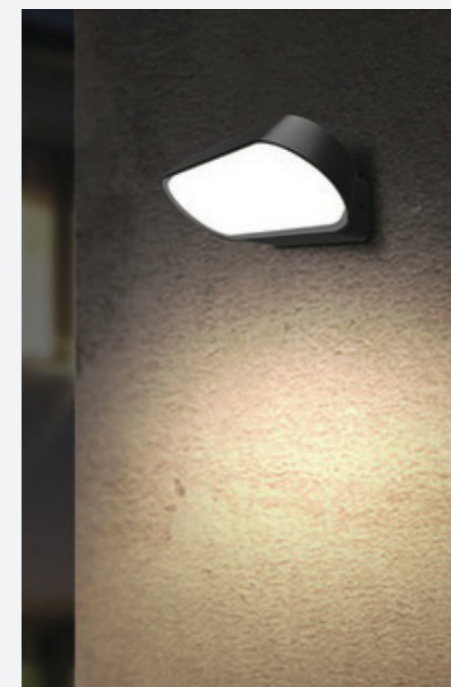

## Moonlit

● 541104 7W 3000K 235lm ■ Aluminum

IP 65 CRI 80 112°  
AC220-240V 30,000h

● 541105 13W 3000K 362lm ■ Aluminum

IP 65 CRI 80 114°  
AC220-240V 30,000h

LED Surface Mounted Luminaire