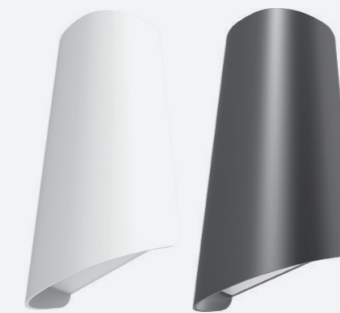

● 541096 11W 3000K 366lm

■ Aluminum

● 541088 11W 3000K 366lm

IP 65 CRI 80 $\angle$ 203°
AC220-240V 30,000h