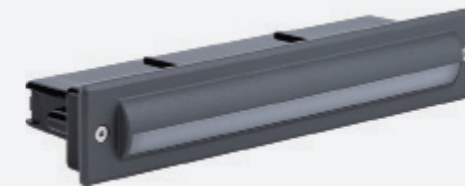

● 521228 5W 3000K 105lm

■ Aluminum+ADC12

IP 65 CRI 80 ∇ 110°
AC100-240V ⌚ 30,000h