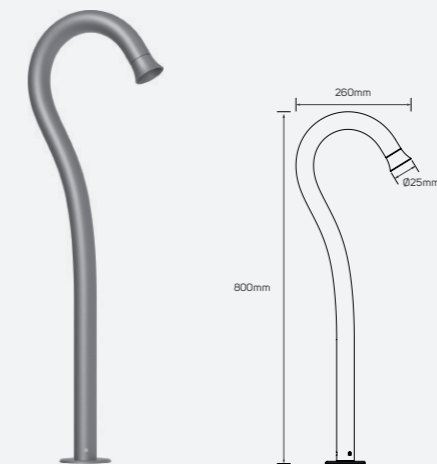

Avant

● 521316 7W 3000K 200lm

■ Aluminum

IP 54 CRI 95 $\angle$ 70°
AC100-240V 30,000h