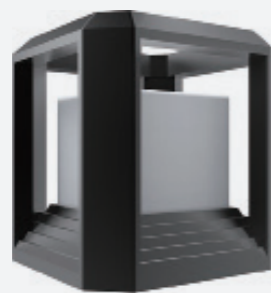

Creek

Mirror

● 541092 Max.25W

■ Aluminum

IP 44 ⚡ E27

🔌 AC220-240V