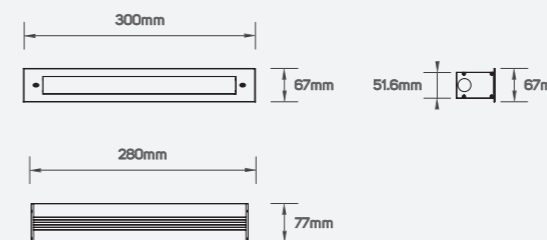

● 615572 10W 3000K 800lm

■ Stainless steel + Aluminum

IP 67 CRI 85 ∇ 24°
⚡ AC220-240V ⌚ 50,000h