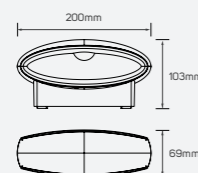

Midnight

- 541065 9W 3000K 258lm
- 541064 9W 3000K 258lm

■ Aluminum
IP 54 CRI 80 263°
AC220-240V 30,000h

LED Surface Mounted Luminaire