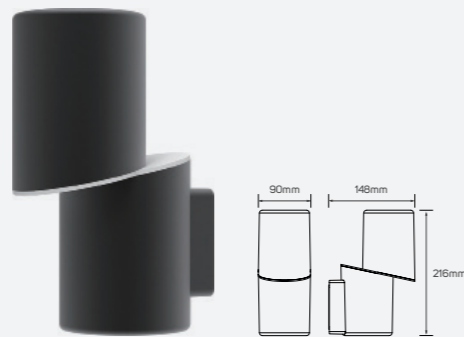

Spin

- 541184 13W 3000K 370lm

■ Aluminum

IP 65 CRI 85 $\angle$ 280°
AC220-240V 30,000h

LED Wall Luminaire