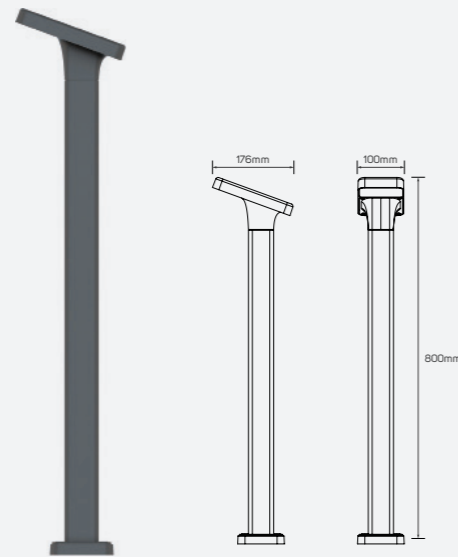

LED Bollard Luminaire

Glowing

● 521315 8W 3000K 700lm

■ Aluminum

IP 65 CRI 95 $\angle$ 100°
AC100-240V 30,000h