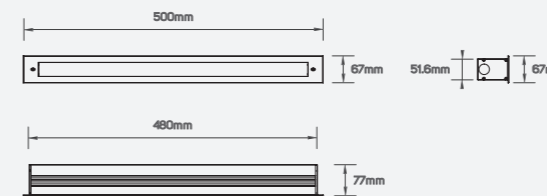

● 615571 18W 3000K 1200lm

■ Stainless steel + Aluminum

IP 67 CRI 85 ∇ 24°
⚡ AC220-240V ⌚ 50,000h