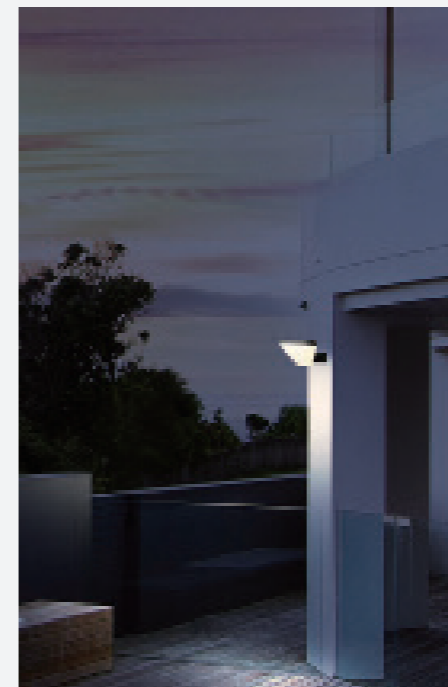

## Whisperwind

- 541068 7W 3000K 360lm
- 541067 7W 3000K 360lm

■ Aluminum  
 IP 54 CRI 80 140°  
 AC220-240V 30,000h

LED Surface Mounted Luminaire