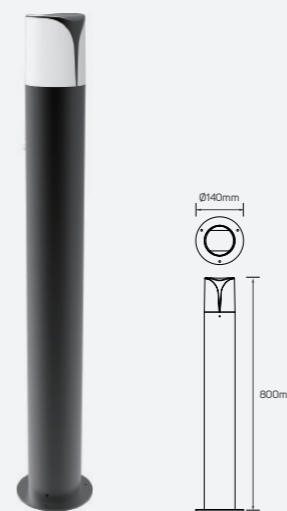

● 541118 Max.23W

■ Aluminum

IP 44
AC220-240V

⊥ E27

Symphony Series Family Products

Wall Luminaire

● 541119