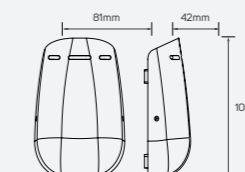

Dreamscape

- 541070 3.5W 3000K 97lm
- 541069 3.5W 3000K 97lm

■ Aluminum
IP 65 CRI 80 72°
AC220-240V 30,000h