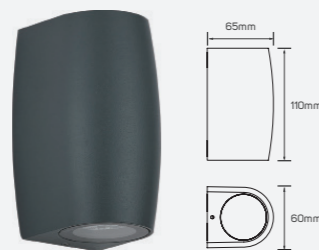

Valse-A

● 614196 Max.9W

■ Aluminum+Glass

IP 54   ⚡ MR11/GU10
⚡ AC220-240V