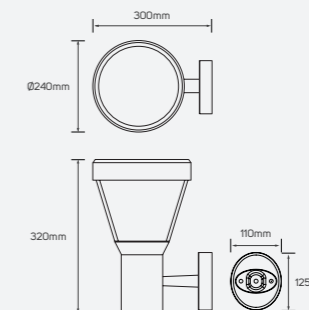

## SunBreeze

● 614214 4.5W 3000K/4000K 350lm

■ Aluminum+PC

IP 65 CRI 80 120°

DC5V 35,000h

Tube

● 614217

■ Aluminum+PC