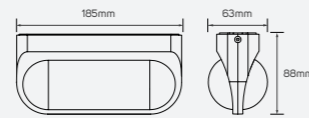

Crystal

● 541106 7W 3000K 370lm

■ Aluminum

IP 65 CRI 80 173°
AC220-240V 30,000h