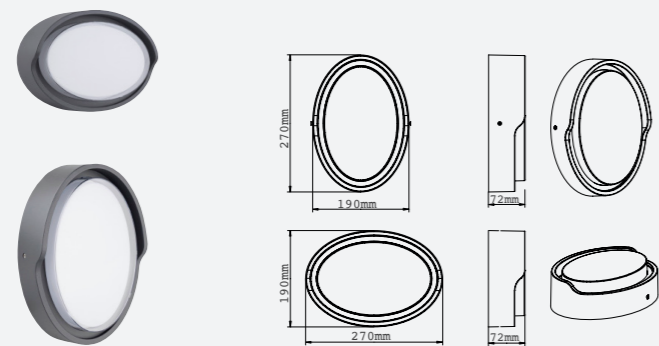

- 521275 12W 3000K 820lm
- 521276 12W 3000K 820lm

■ Aluminum
IP 65 CRI 80 $\angle$ 120°
AC100-240V 30,000h

LED Surface Mounted Luminaire