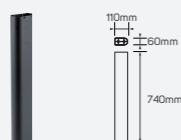

## SunBreeze

● 614214 4.5W 3000K/4000K 350lm

■ Aluminum+PC

IP 65 CRI 80 120°

DC5V 35,000h

Tube

● 614217

■ Aluminum+PC