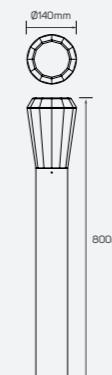

● 541122 Max.25W

■ Aluminum

IP 44   ≡ E27
⏏ AC220-240V

Serein Series Family Products

Wall Luminaire

● 541123