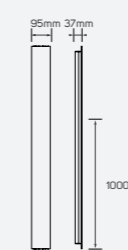

● 541167 20W 3000K 950lm
■ Aluminum
IP 65 CRI 85 ∇ 130°
AC220-240V 30,000h