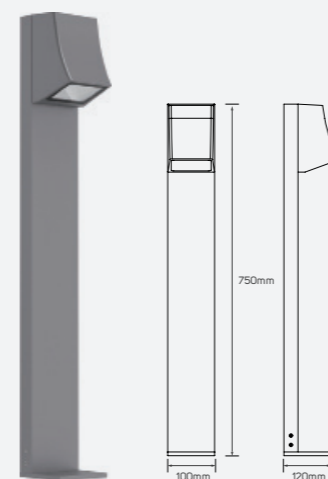

● 521319 8.5W 3000K 385lm

■ Aluminum

IP 65 CRI 85 ∇ 70°

AC100-240V $\odot$ 30,000h

Idyll Series Family Products

● 521317