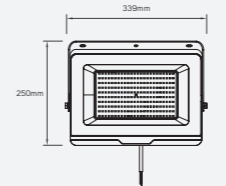

● 615552 150W 3000K/4000K/6500K 15000lm@3000K
■ Aluminum
IP 65 CRI 85 ▲ 110°
⚡ AC220-240V