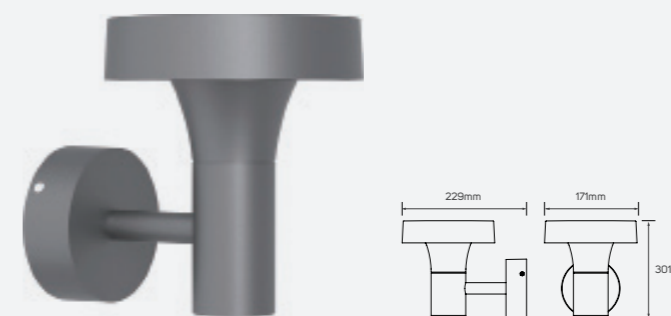

LED Wall Luminaire

Mushroom

● 521320 12.5W 3000K 500lm

■ Aluminum

IP 54 CRI 85 $\angle$ 90°
AC100-240V ⌚ 30,000h

Mushroom Series Family Products

LED Bollard Luminaire

● 521321

● 521322