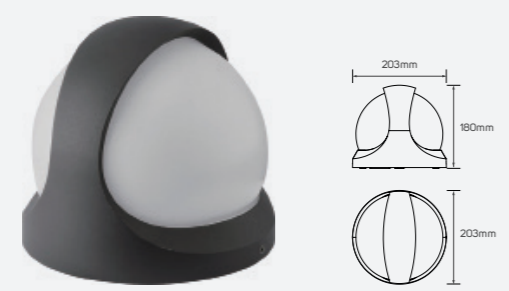

Lullaby

- 541177 13W 3000K 700lm
- 541178 13W 4000K 750lm

■ Aluminum
IP 65 CRI 85 ∇ 220°
AC220-240V ⚡ 30,000h

LED Wall Luminaire