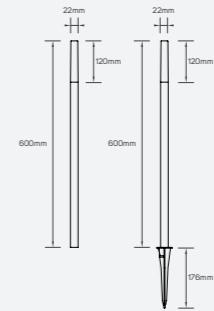

● 615521 3W 3000K 240lm ■ Stainless Steel + PC

IP 65 CRI 85 200°
AC220-240V 30,000h