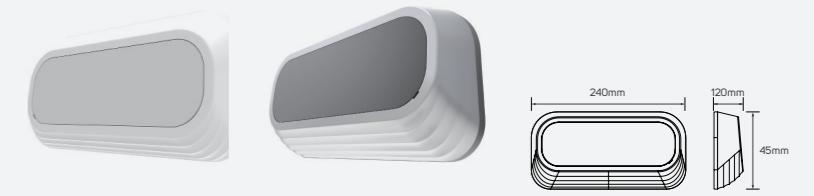

Misty

- 541061 10W 3000K 511lm ■ Aluminum
- 541060 10W 3000K 511lm
- IP 65 CRI 80 $\angle$ 137°
- AC220-240V 30,000h

Moment