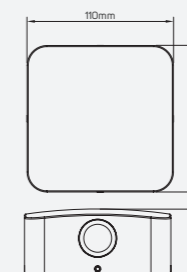

Ripple

● 521262 4W 3000K 240lm

■ Aluminum

IP 54 CRI 80 ∇ 180°
AC100-240V ⌚ 30,000h