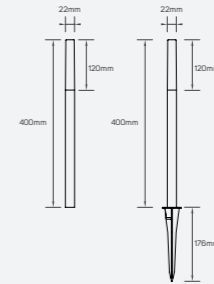

● 615520 3W 3000K 240lm ■ Stainless Steel + PC

IP 65 CRI 85 200°
AC220-240V 30,000h