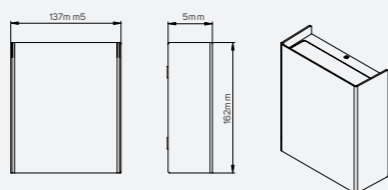

Soul

● 521269 10W 3000K 1020lm

■ Aluminum

IP 54 CRI 80 ∇ 30°*30°
AC100-240V ⌚ 30,000h

LED Surface Mounted Luminaire