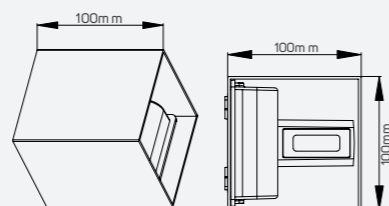

MistyShine

- 521239 6W 3000K 245lm
- 521253 6W 3000K 245lm

■ Aluminum

IP 54 CRI 80 ∇ 95**70°
AC100-240V ⚡ 30,000h

LED Surface Mounted Luminaire