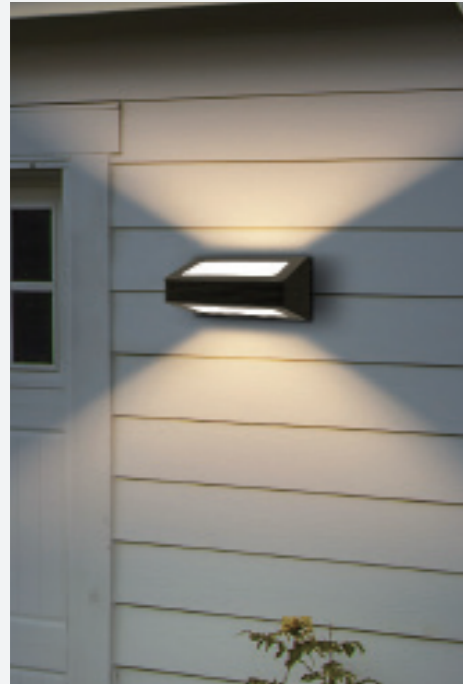

LED Wall Luminaire

Radiance

- 541182 13W 3000K 960lm
- 541183 13W 4000K 1040lm

■ Aluminum

IP 65 CRI 85 $\angle$ 110°*2
AC220-240V 30,000h

LED Wall Luminaire