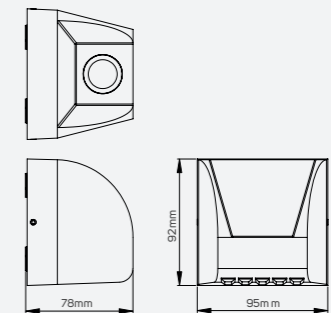

Sunset

● 521224 3W 3000K 99lm

■ Aluminum

IP 54 CRI 80 70°*80°
AC100-240V 30,000h