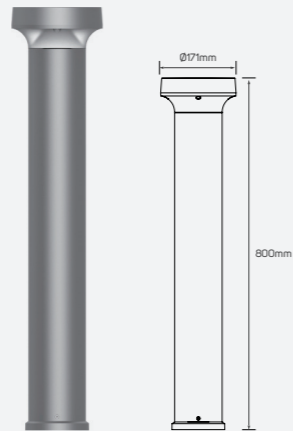

● 521325 12.5W 3000K 790lm
■ Aluminum
IP 65 CRI 85 180°
AC100-240V 30,000h