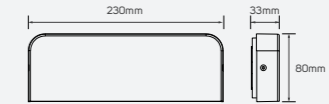

Endless

● 541086 10W 3000K 313lm

■ Aluminum

IP 54 CRI 80 $\angle$ 46°
AC220-240V 30,000h