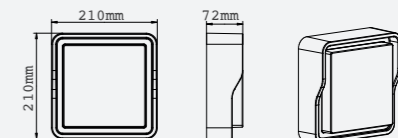

Snowdrift

● 521273 12W 3000K 860lm

■ Aluminum

IP 65 CRI 80 $\angle$ 120°
AC100-240V 30,000h