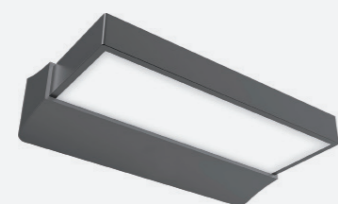

LED Surface Mounted Luminaire

Faraway

● 541102 13W 3000K 755lm ■ Aluminum

IP 65 CRI 80 258°
AC220-240V 30,000h

LED Surface Mounted Luminaire

Moonlit

● 541104 7W 3000K 235lm ■ Aluminum

IP 65 CRI 80 112°
AC220-240V 30,000h

● 541105 13W 3000K 362lm ■ Aluminum

IP 65 CRI 80 114°
AC220-240V 30,000h

LED Surface Mounted Luminaire

Velvet

● 541111 7W 3000K 169lm ■ Aluminum

IP 65 CRI 80 218°
AC220-240V 30,000h

● 541110 13W 3000K 609lm ■ Aluminum

IP 65 CRI 80 303°
AC220-240V 30,000h