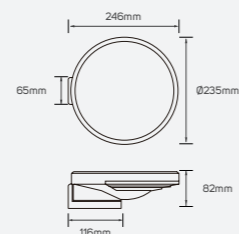

Sunshine

SunBreeze