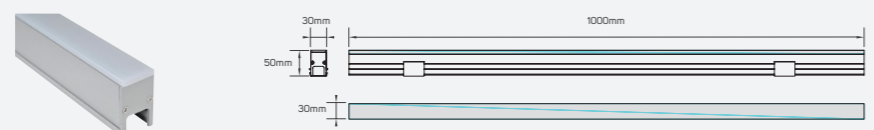

Arcturus

- 615364 12W 3000K 350lm ■ Aluminum +Plastic
- IP 65 CRI 85 120°
- DC24V 50,000h