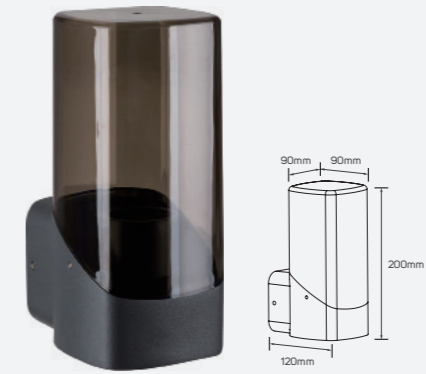

Healer-S

● 614266 Max.18W

■ Aluminum

IP 44 ⚡ E27

🔌 AC220-240V

Healer-S Series Family Products

Bollard Luminaire

● 614267