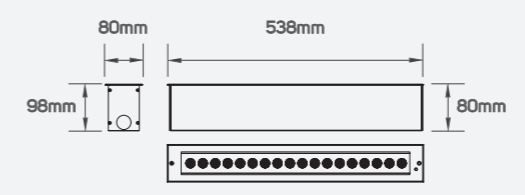

Comet

● 615858 18W 3000K 1380lm

■ Aluminum

IP 67 CRI 95 24°x24°
AC220-240V 50,000h