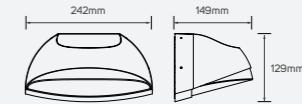

Grace

● 541059 Max.8W

■ Aluminum

IP 44   ⚡ E27
AC220-240V