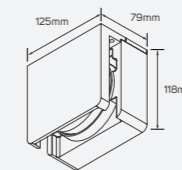

- 613225 8.5W 3000K 162lm
- 613226 8.5W 5700K 196lm
- 613227 8.5W Red 41lm
- 613228 8.5W Green 46lm
- 613229 8.5W Blue 20lm
- 613230 8.5W Purple 38lm
- 613231 8.5W Yellow 161lm

■ Aluminum+PC

IP 54 CRI 80 $\angle$ 180°*6.5
AC220-240V $\odot$ 50,000h