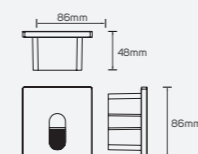

Novelty

● 614200 Max.5W

■ Aluminum

IP 54 ⚡ G9
AC220-240V

Accessories Specifications

● 614201

■ Aluminum

● 614202

■ Aluminum

● 614203

■ Aluminum

● 614205

■ Aluminum

● 614204

■ Aluminum