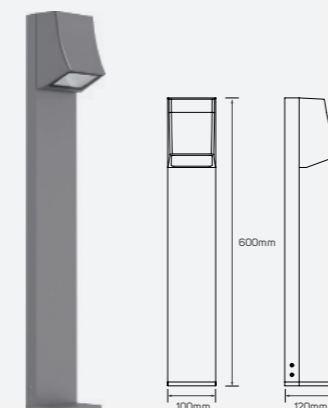

Idyll

● 521318 8.5W 3000K 385lm

■ Aluminum

IP 65 CRI 85 ∇ 70°

AC100-240V $\odot$ 30,000h