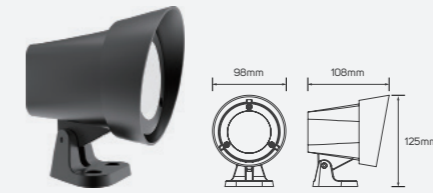

## Azure Lake

● 541124 13W 3000K 1000lm

■ Aluminum

IP 65 CRI 85  $\angle$  24°  
AC220-240V 30,000h

● 541127 20W 3000K 1700lm

■ Aluminum

IP 65 CRI 85  $\angle$  20°  
AC220-240V 30,000h

LED Surface-Mounted Luminaire