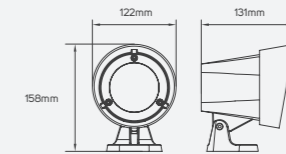

Artistry

● 541130 Max.20W

■ Aluminum

IP 65 ⚡ GU10
⏚ AC220-240V