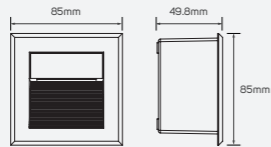

Stroll

- 521252 2W 3000K 60lm
- 521238 2W 3000K 60lm

■ Aluminum+Glass

IP 65 CRI 80 $\angle$ 36**63°
AC100-240V 30,000h