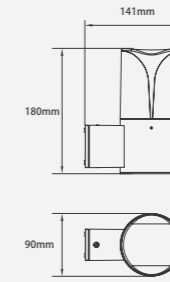

Symphony

● 541119 Max.23W

■ Aluminum

IP 44 ⚡ E27
⏚ AC220-240V