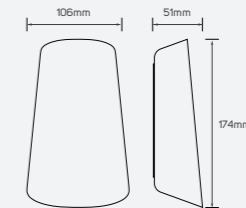

● 541096 11W 3000K 366lm

■ Aluminum

● 541088 11W 3000K 366lm

IP 65 CRI 80 $\angle$ 203°
AC220-240V 30,000h