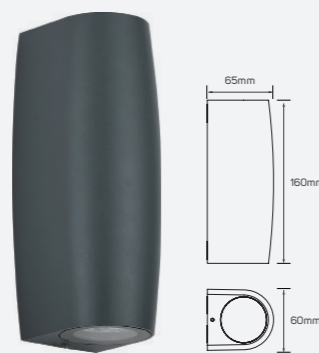

● 614197 Max.9W

■ Aluminum+Glass

IP 54   ⚡ MR11/GU10
⚡ AC220-240V

Wall Luminaire