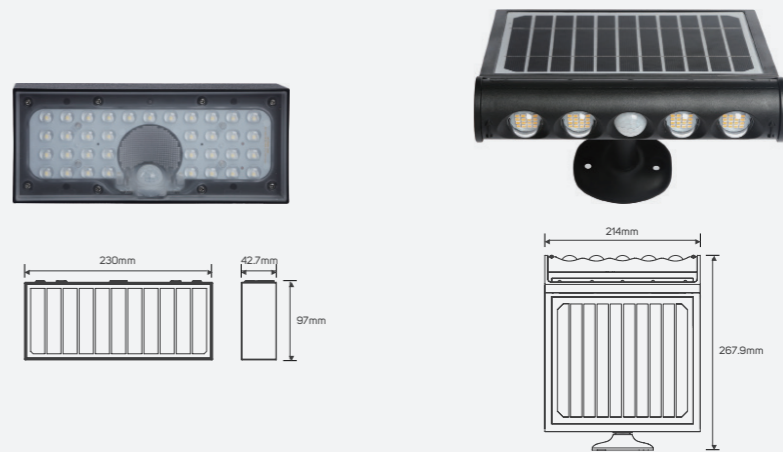

Sunbeam

- 613347 6W 3000K 800lm
- 613348 6W 4000K 850lm
- 613349 8.5W 3000K 850lm
- 613350 8.5W 4000K 900lm

■ ABS+PC

IP 65 CRI 80 ∇ 110°
□ AC220-240V ⌚ 35,000h

LED Solar Street Light Luminaire