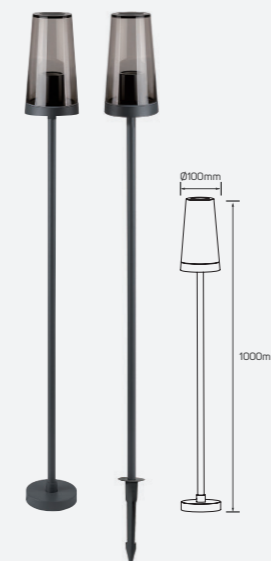

● 671275 Max.18W

■ Aluminum

IP 54 ⚡ E27
⚡ AC220-240V

Healer-R Series Family Products

Wall Luminaire

● 671270