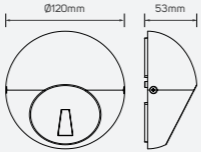

Sparkle

- 541081 3.5W 3000K 39lm

■ Aluminum
IP 65 CRI 80 $\angle$ 17°
AC220-240V 30,000h

LED Surface Mounted Luminaire