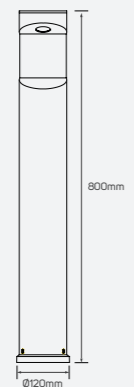

● 521312 8.5W 3000K 550lm

■ Aluminum

IP 65 CRI 85 60°
AC100-240V 30,000h

LED Bollard Luminaire