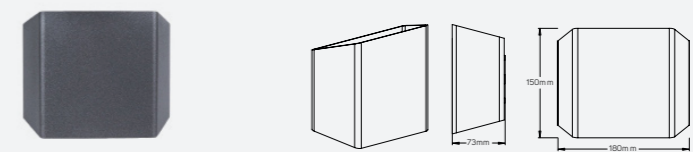

Rainy Night

- 521267 12W 3000K 500lm ■ Aluminum
- IP 54 CRI 80 ∇ 97°*65°
- AC100-240V 30,000h