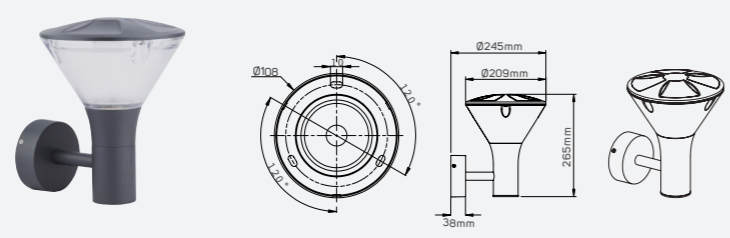

Mountain

Rainforest

● 521217 Max.18W

■ Aluminum

IP 54 ⊔ E27
□ AC220-240V

● 521243 Max.18W

● 521244 Max.18W

■ Aluminum

IP 54 ⊔ E27
□ AC220-240V