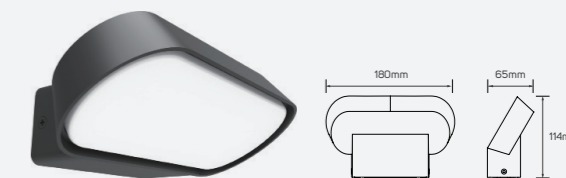

LED Surface Mounted Luminaire

Faraway

● 541102 13W 3000K 755lm ■ Aluminum

IP 65 CRI 80 258°
AC220-240V 30,000h

LED Surface Mounted Luminaire

Moonlit

● 541104 7W 3000K 235lm ■ Aluminum

IP 65 CRI 80 112°
AC220-240V 30,000h

● 541105 13W 3000K 362lm ■ Aluminum

IP 65 CRI 80 114°
AC220-240V 30,000h

LED Surface Mounted Luminaire

Velvet

● 541111 7W 3000K 169lm ■ Aluminum

IP 65 CRI 80 218°
AC220-240V 30,000h

● 541110 13W 3000K 609lm ■ Aluminum

IP 65 CRI 80 303°
AC220-240V 30,000h