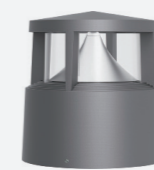

Knoll

● 521329 13W 3000K 590lm

■ Aluminum

IP 65 CRI 85 $\angle$ 180°
□ AC100-240V ⌚ 30,000h