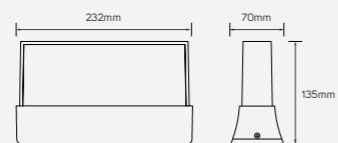

LED Surface Mounted Luminaire

Faraway

● 541102 13W 3000K 755lm ■ Aluminum

IP 65 CRI 80 258°
AC220-240V 30,000h

LED Surface Mounted Luminaire

Moonlit

● 541104 7W 3000K 235lm ■ Aluminum

IP 65 CRI 80 112°
AC220-240V 30,000h

● 541105 13W 3000K 362lm ■ Aluminum

IP 65 CRI 80 114°
AC220-240V 30,000h

LED Surface Mounted Luminaire

Velvet

● 541111 7W 3000K 169lm ■ Aluminum

IP 65 CRI 80 218°
AC220-240V 30,000h

● 541110 13W 3000K 609lm ■ Aluminum

IP 65 CRI 80 303°
AC220-240V 30,000h