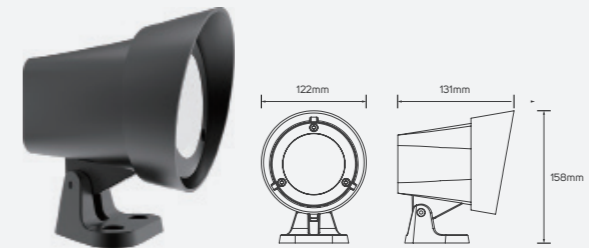

## Azure Lake

● 541124 13W 3000K 1000lm

■ Aluminum

IP 65 CRI 85  $\angle$  24°  
AC220-240V 30,000h

● 541127 20W 3000K 1700lm

■ Aluminum

IP 65 CRI 85  $\angle$  20°  
AC220-240V 30,000h

LED Surface-Mounted Luminaire