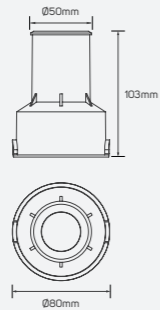

Supernova

● 613232 Max.9W

■ Stainless Steel
+Die Casting Aluminum

IP 65   ⊥ MR11 GU10
⏏ AC220-240V