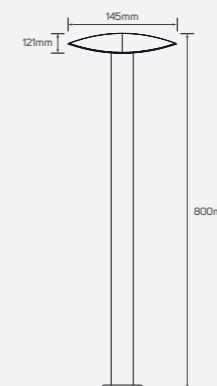

● 541114 13W 3000K

■ Aluminum

IP 65 CRI 80
AC220-240V 30,000h

Blue Sky Series Family Products

● 541079