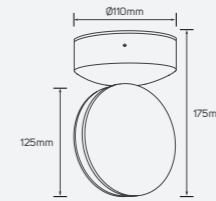

- 611327 8.5W 3000K 206lm
- 611328 8.5W 6500K 206lm
- 611329 8.5W Red 400lm
- 611330 8.5W Green 206lm
- 611331 8.5W Blue 206lm
- 611332 8.5W Yellow 206lm
- 611333 8.5W Purple 206lm

■ Aluminum+PC

IP 54 CRI 80 $\angle$ 180°*3.4
AC220-240V $\odot$ 50,000h