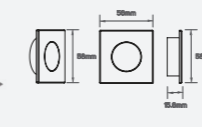

Accessories

● 615837
■ Stainless Steel