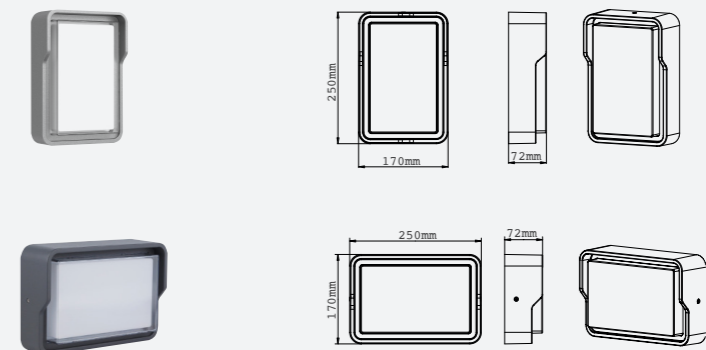

Snowdrift

- 521277 12W 3000K 1000lm
- 521279 12W 3000K 820lm

■ Aluminum
IP 65 CRI 80 $\angle$ 120°
AC100-240V 30,000h