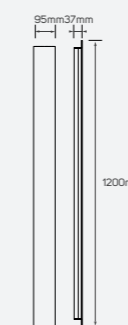

● 541168 30W 3000K 1500lm
■ Aluminum
IP 65 CRI 85 ∇ 130°
AC220-240V 30,000h