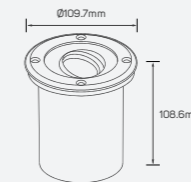

# Nightfall

● 612175 Max.9W

■ Aluminum+SS304

IP 65    ⊥ GU10  
⏏ AC220-240V

Accessory

● 521340

■ Stainless Steel