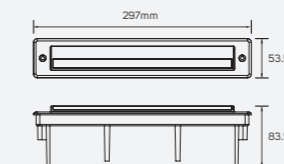

● 521227 5W 3000K 80lm

■ Aluminum+ADC12

IP 65 CRI 80 ∇ 110°
AC100-240V ⌚ 30,000h