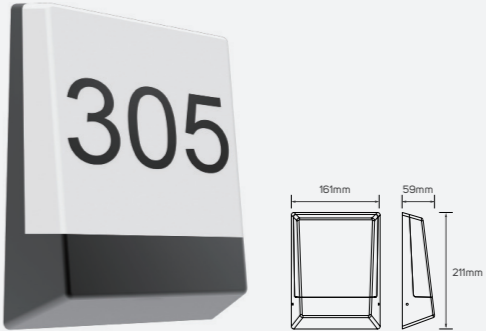

Garden

- 541115 4.5W 3000K 874lm

■ Aluminum
IP 54 CRI 80 $\angle$ 117°
AC220-240V 30,000h