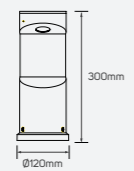

Raindrop

● 521311 8.5W 3000K 550lm

■ Aluminum

IP 65 CRI 85 60°
AC100-240V 30,000h