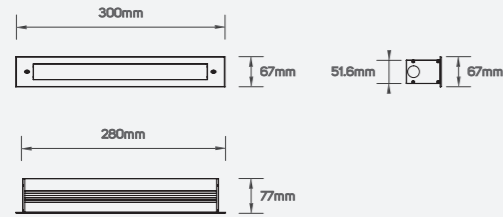

Comet

● 615708 10W 3000K 300lm

■ Stainless steel + Aluminum

IP 67 CRI 85 $\angle$ 70°
AC220-240V 50,000h