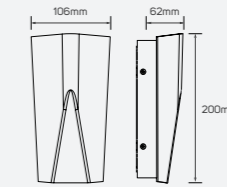

Moonbeam

● 541108 11W 3000K 387lm

■ Aluminum

IP 65 CRI 80 270°
AC220-240V 30,000h