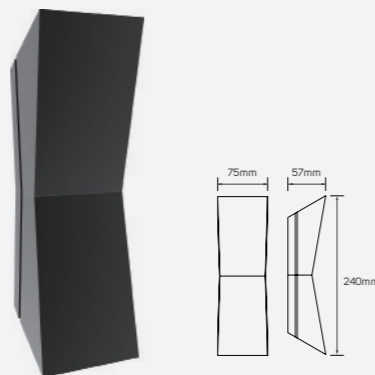

Muse

- 541134 3.5W 3000K 272lm ■ Aluminum
- IP 65 CRI 80 $\angle$ 60°
- AC220-240V 30,000h