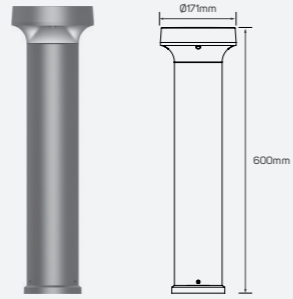

Plateau

● 521324 12.5W 3000K 790lm
■ Aluminum
IP 65 CRI 85 180°
AC100-240V 30,000h