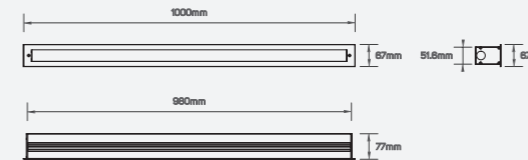

Comet

● 615570 36W 3000K 2500lm

■ Stainless steel + Aluminum

IP 67 CRI 85 ∇ 24°
⚡ AC220-240V ⌚ 50,000h