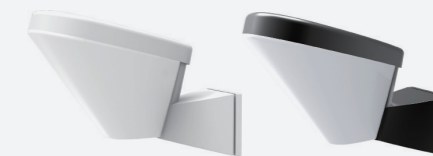

Whisperwind

- 541068 7W 3000K 360lm
- 541067 7W 3000K 360lm

■ Aluminum
IP 54 CRI 80 140°
AC220-240V 30,000h

LED Surface Mounted Luminaire