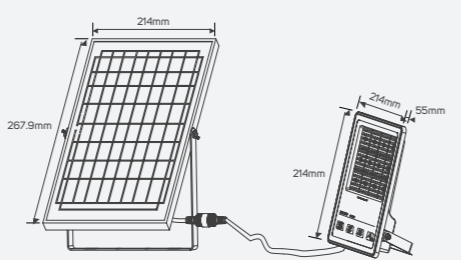

1. 613158 5W 3000K 1120lm
   - 613159 5W 4000K 1160lm
   - 613160 5W 6000K 1210lm
2. Aluminum+Silicon
   - IP 65 CRI 80 60°
   - AC220-240V 30,000h