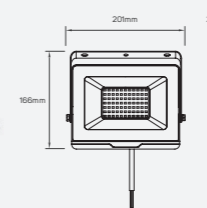

- 615548 50W 3000K 4450lm
- 615549 50W 4000K 4550lm
- 615550 50W 6500K 4700lm

■ Aluminum

IP 65 CRI 85 ∇ 110°
□ AC220-240V