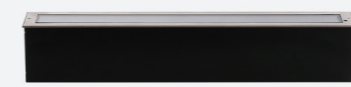

Comet

● 615858 18W 3000K 1380lm

■ Aluminum

IP 67 CRI 95 24°x24°
AC220-240V 50,000h

● 615859 36W 3000K 2750lm

■ Aluminum

IP 67 CRI 95 24°x24°
AC220-240V 50,000h