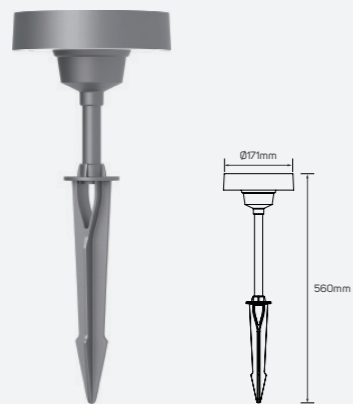

Autumn

● 521323 12.5W 3000K 445lm

■ Aluminum

IP 65 CRI 85 $\angle$ 100°
□ AC100-240V ⌚ 30,000h

LED Bollard Luminaire