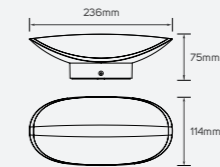

Blue Sky

● 541079 13W 3000K 940lm

■ Aluminum

IP 65 CRI 80 119°
AC220-240V 30,000h

Blue Sky Series Family Products

LED Bollard Luminaire