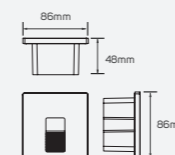

Accessories Specifications