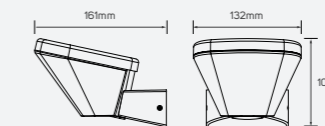

Whisperwind

- 541068 7W 3000K 360lm
- 541067 7W 3000K 360lm

■ Aluminum
IP 54 CRI 80 140°
AC220-240V 30,000h

LED Surface Mounted Luminaire