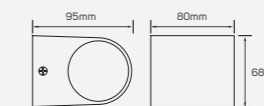

Magic

● 614373 Max.9W

■ Aluminum

IP 54   ⚡ GU10
⚡ AC220-240V