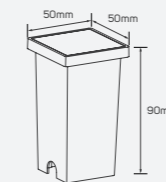

Moon

● 621040 2W 6500K 20lm

■ Stainless Steel+Die Casting Aluminum

IP 65 CRI 80 $\angle$ 340°

□ AC220-240V