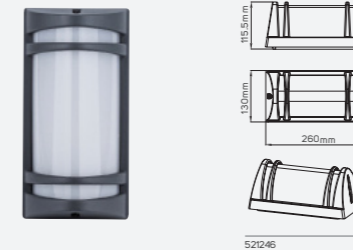

Hillside

● 521246 Max.18W

■ Aluminum

IP 54 ⚡ E27
⚡ AC220-240V