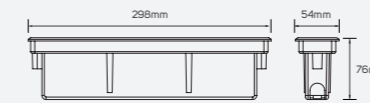

● 521228 5W 3000K 105lm

■ Aluminum+ADC12

IP 65 CRI 80 ∇ 110°
AC100-240V ⌚ 30,000h