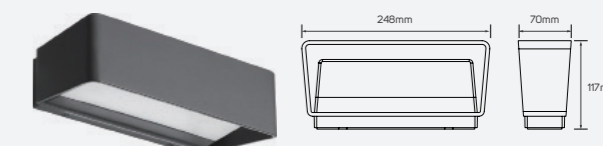

● 541110 13W 3000K 609lm ■ Aluminum

IP 65 CRI 80 303°
AC220-240V 30,000h