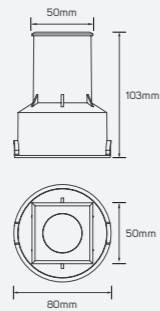

● 613233 Max.9W

■ Stainless Steel
+Die Casting Aluminum

IP 65   ⊥ MR11 GU10
⏏ AC220-240V