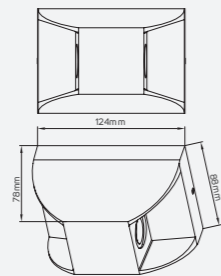

● 521211 6W 3000K 300lm

■ Aluminum

IP 54 CRI 80 80**70°
 AC100-240V 30,000h

Beyond Light,
To the last details