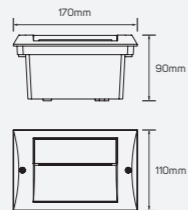

- 521249 5W 3000K 150lm

■ Aluminum+ADC12

IP 65 CRI 80 $\angle$ 51°
AC100-240V 30,000h